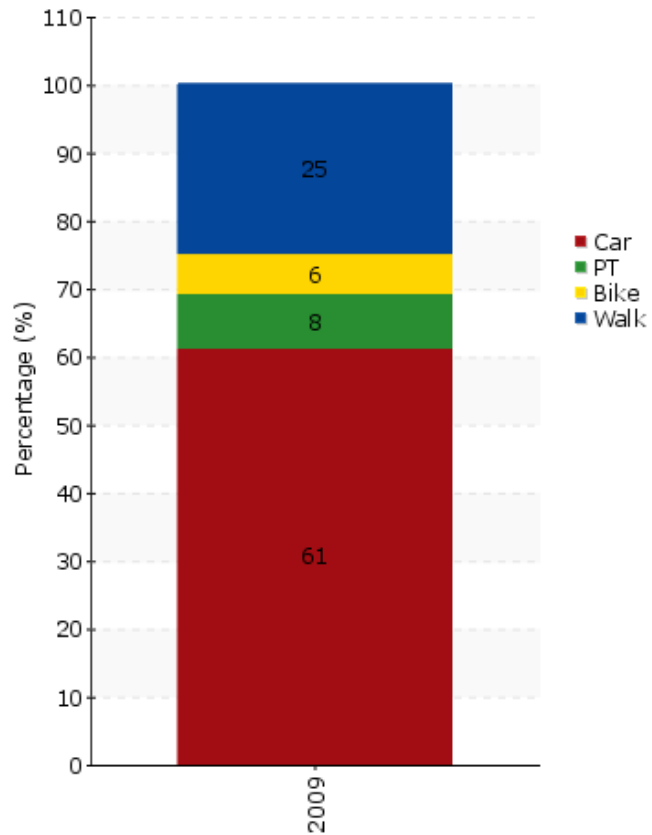

TEMS - The EPOMM Modal Split Tool

Bas-Rhin

Source:

CERTU

[Further information](#)

Area concerned is a: Region

Data based on: Unknown

Survey held to: Unknown

Year:

2009

Population:

1.057.000