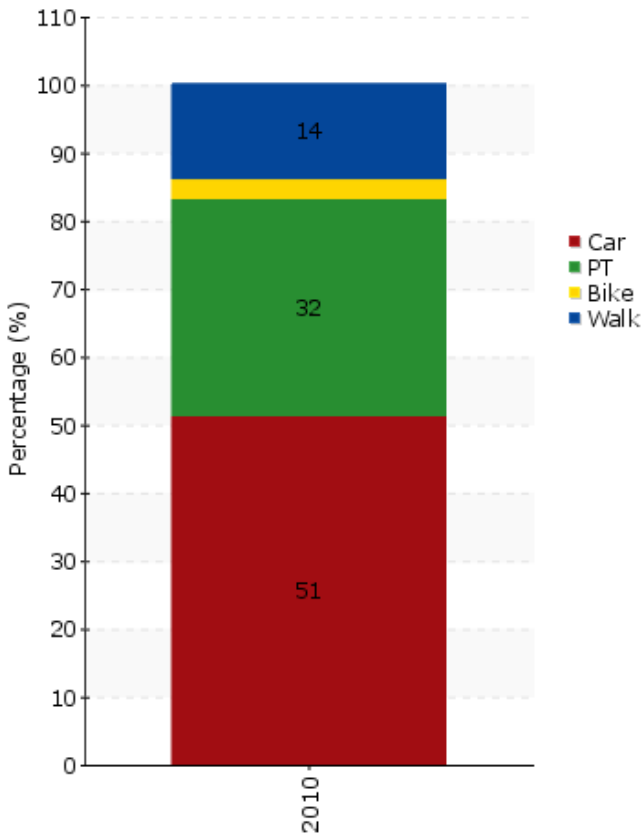

# TEMS - The EPOMM Modal Split Tool

## Sofia

**Source:**

CSDCS research under BENEFIT project

**Area concerned is a:** City

**Data based on:** Unknown

**Survey held to:** Unknown

**Year:**

2010

**Population:**

1.211.348

## Timeline