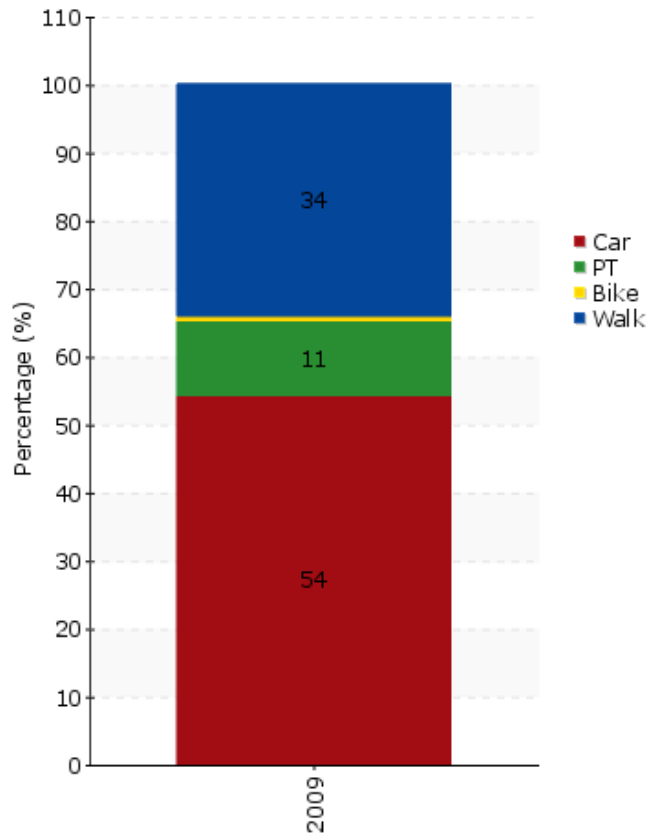

# TEMS - The EPOMM Modal Split Tool

## Marseille

**Source:**

CERTU

[Further information](#)

**Area concerned is a:** City

**Data based on:** Unknown

**Survey held to:** Unknown

**Year:**

2009

**Population:**

1.177.000