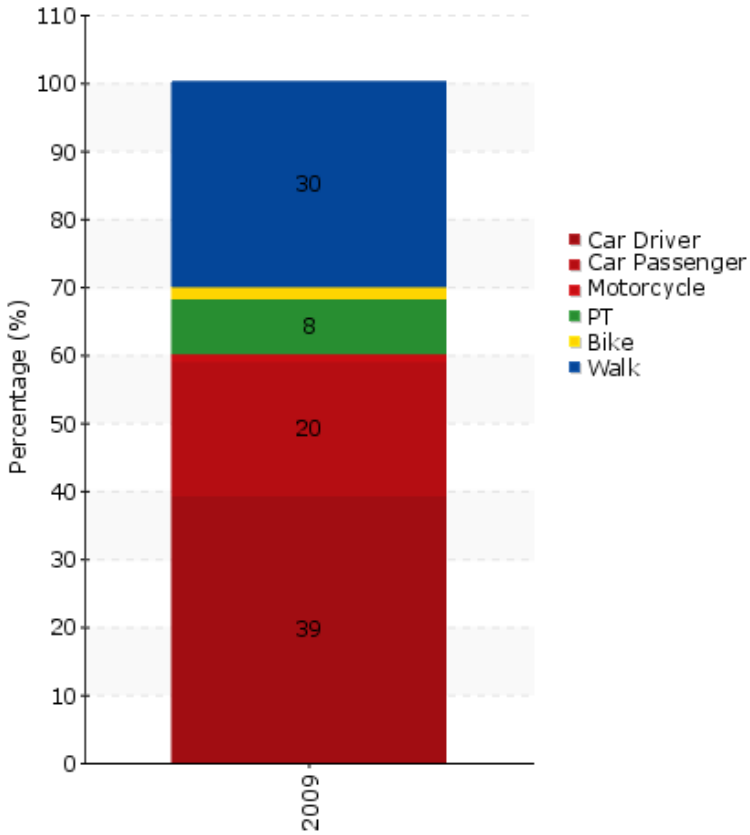

# TEMS - The EPOMM Modal Split Tool

## Ipswich

**Source:**

Socialdata

KONTIV - Design Study

**Area concerned is a:** City

**Data based on:** Unknown

**Survey held to:** Unknown

**Year:**

2009

**Population:**

128.000