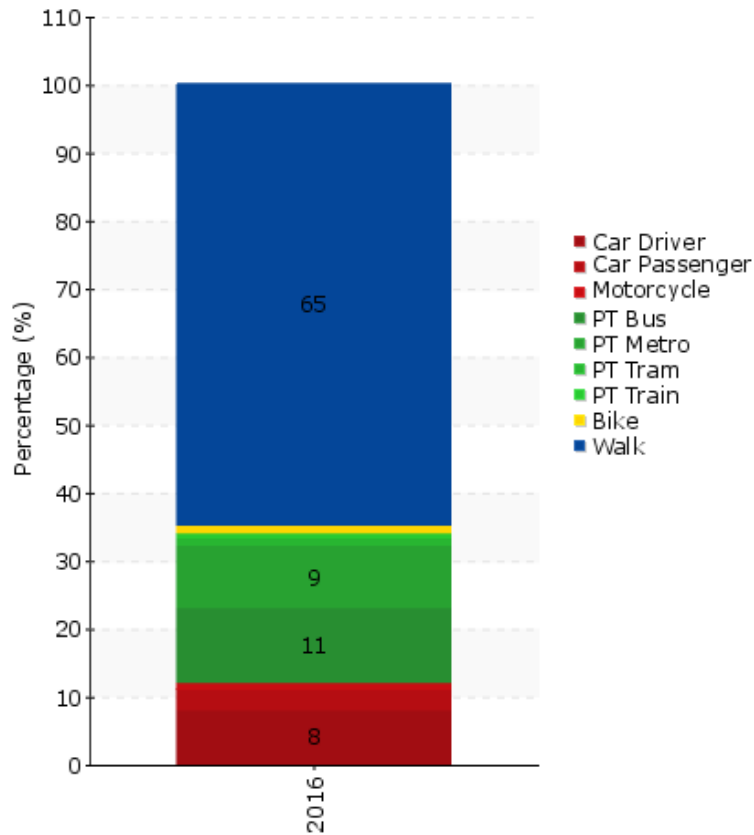

# TEMS - The EPOMM Modal Split Tool

## Bilbao

**Survey held to:** Households

**Age range used:** 7 - 90

**Contact Method:**

Face to face

**Year:**

2016

**Population:**

345.642