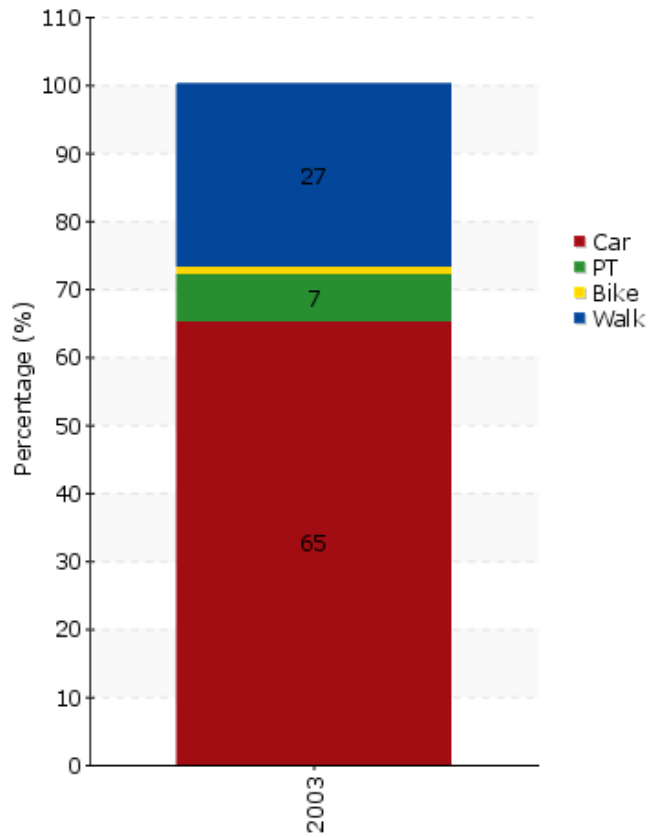

TEMS - The EPOMM Modal Split Tool

Clermont-Ferrand

Source:

CERTU

[Further information](#)

Area concerned is a: City

Data based on: Unknown

Survey held to: Unknown

Year:

2003

Population:

344.000