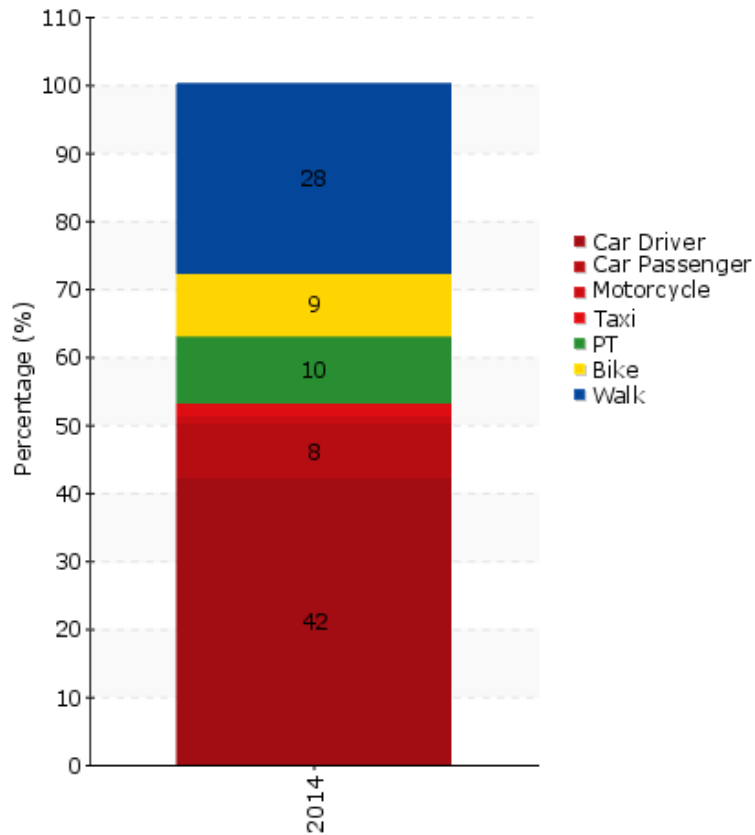

TEMS - The EPOMM Modal Split Tool

Trondheim

Source:

Norwegian Travel Survey - key results

Area concerned is a: City

Data based on: National survey

Survey held to: Households

Age range used: 13

Contact Method:

Phone

Year:

2014

Population:

181.513

Timeline