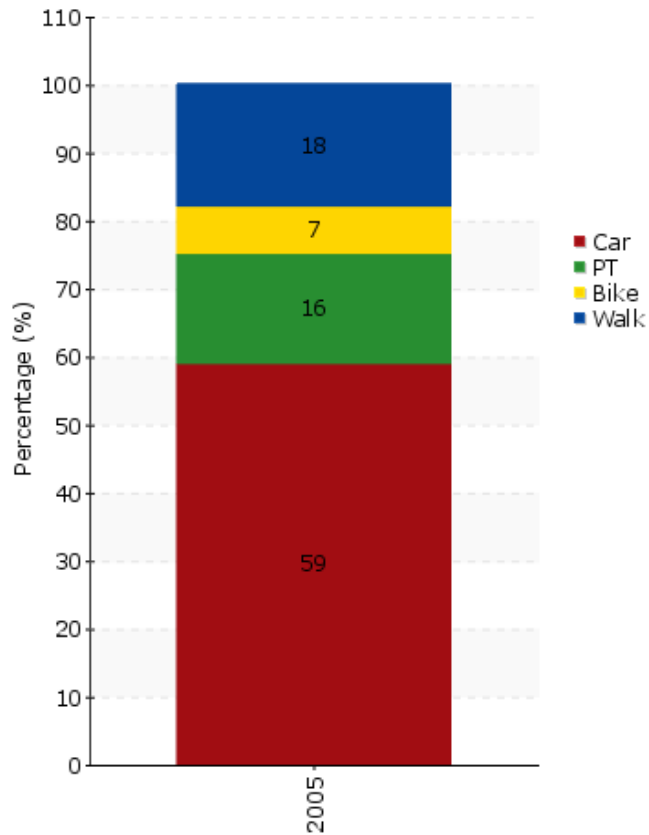

# TEMS - The EPOMM Modal Split Tool

## Moenchengladbach

**Source:**

[Website Stadt Moenchengladbach](#)

**Survey method:**

Representative household survey

**Year:**

2005

**Population:**