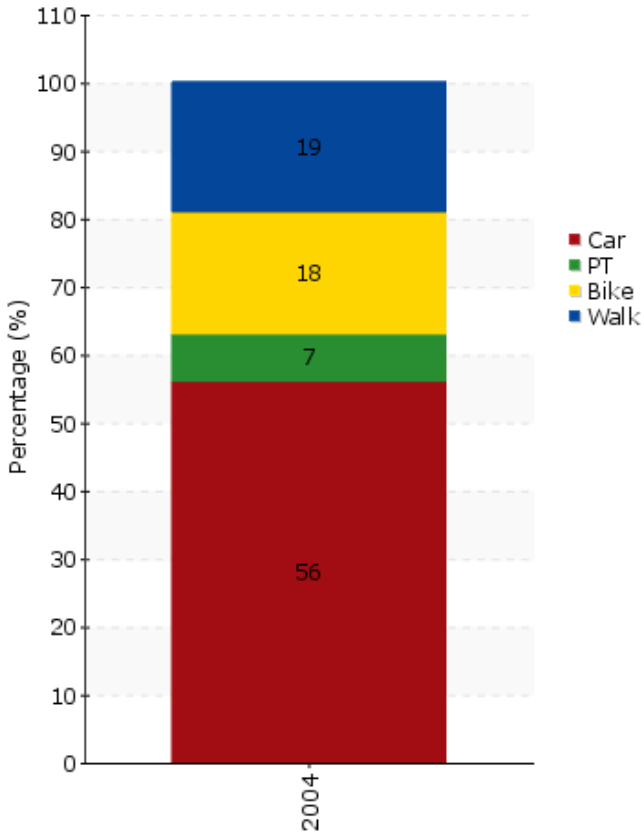

# TEMS - The EPOMM Modal Split Tool

## Paderborn

**Source:**

[Website Kreis Paderborn](#)

**Survey method:**

Representative household survey

**Year:**

2004

**Population:**