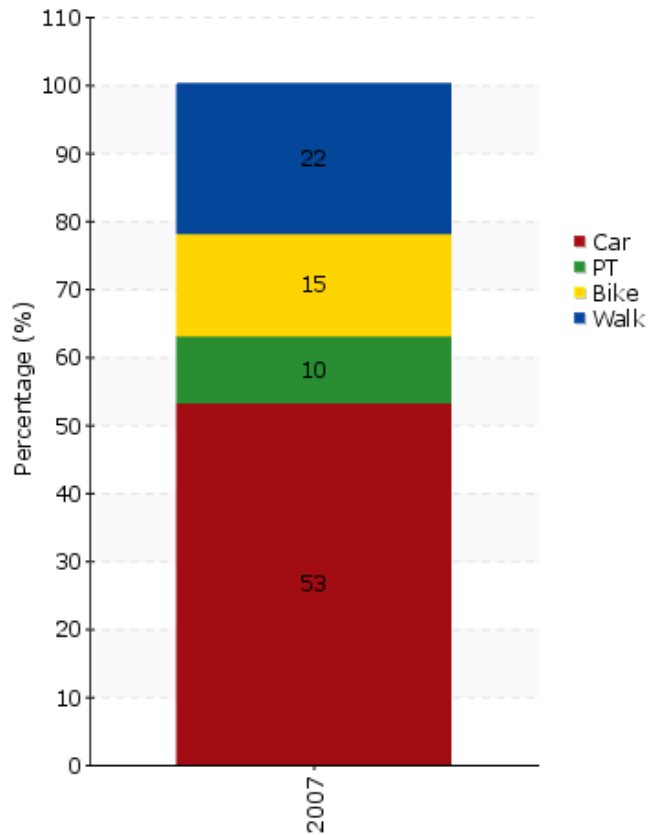

TEMS - The EPOMM Modal Split Tool

Reutlingen

Source:

[Website City Reutlingen](#)

Survey method:

Representative household survey

Year:

2007

Population:

112.258