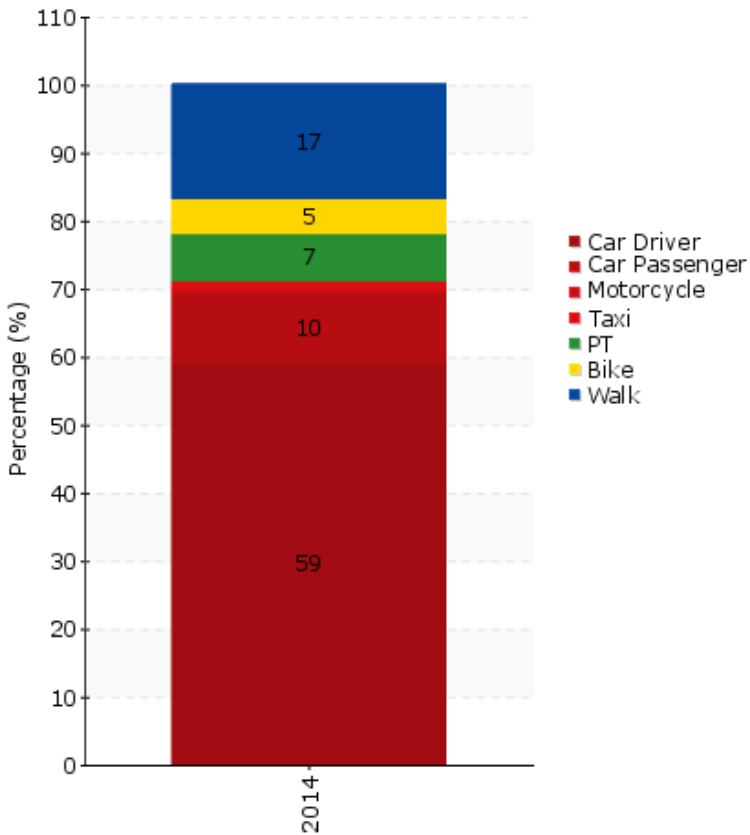

TEMS - The EPOMM Modal Split Tool

Fredrikstad

Source:

Norwegian Travel Survey - key results

Area concerned is a: City

Data based on: National survey

Survey held to: Households

Age range used: 13

Contact Method:

Phone

Year:

2014

Population:

77.591

Timeline