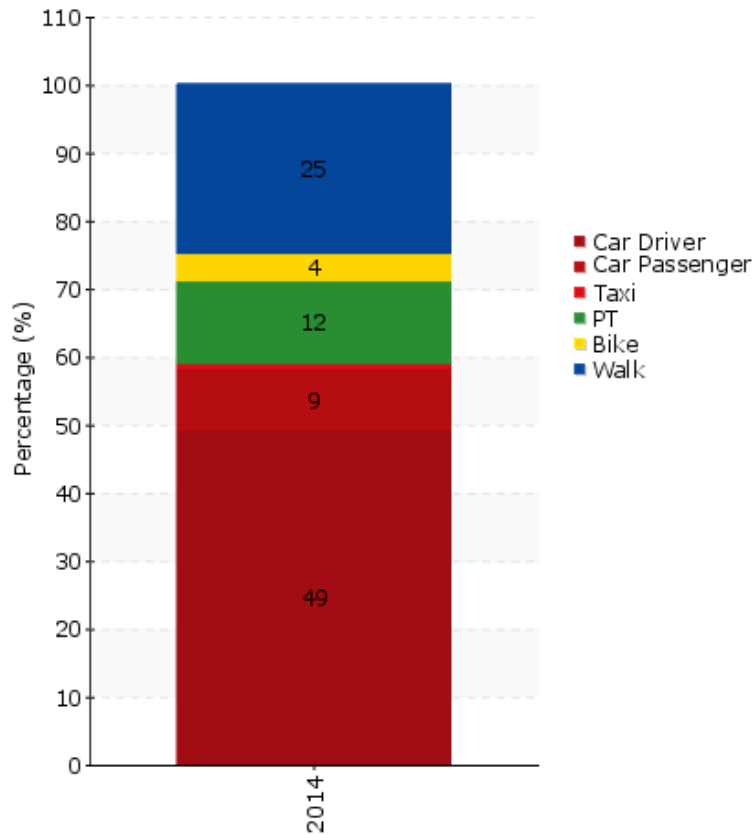

TEMS - The EPOMM Modal Split Tool

TromsÅ,

Source:

Norwegian Travel Survey â key results

Area concerned is a: City

Data based on: National survey

Survey held to: Households

Age range used: 13

Contact Method:

Phone

Year:

2014

Population:

71.590

Timeline