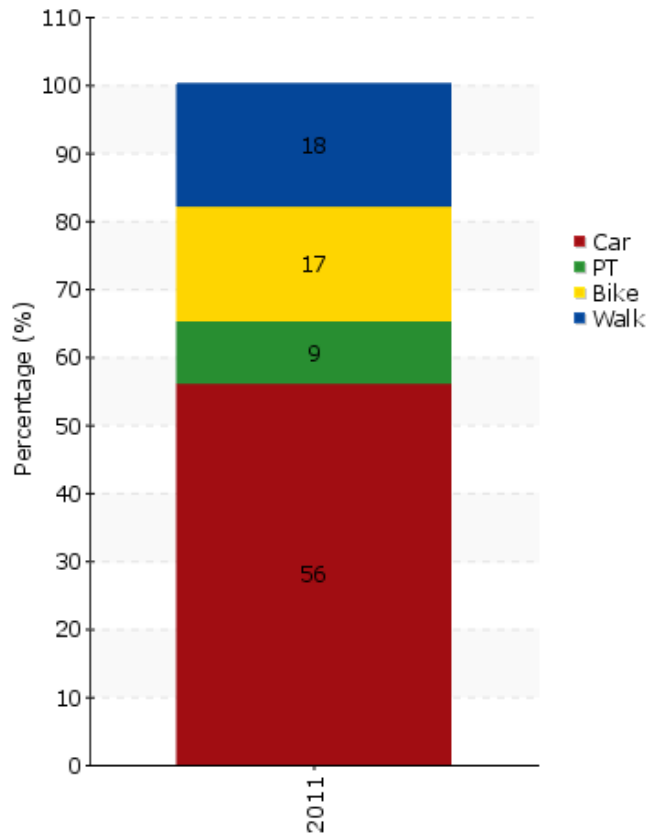

# TEMS - The EPOMM Modal Split Tool

## Lemgo

**Source:**

Website

**Survey method:**

Representative household survey

**Year:**

2011

**Population:**