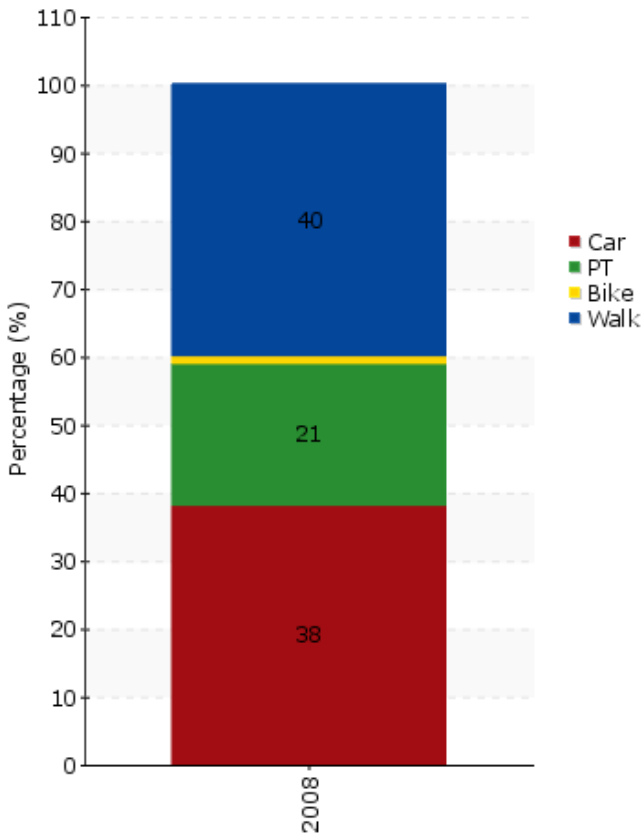

TEMS - The EPOMM Modal Split Tool

Å iauliai

Source:

UAB Statybos strategija

Survey method:

observation and empirical calculations

Year:

2008

Population:

130.020

Timeline