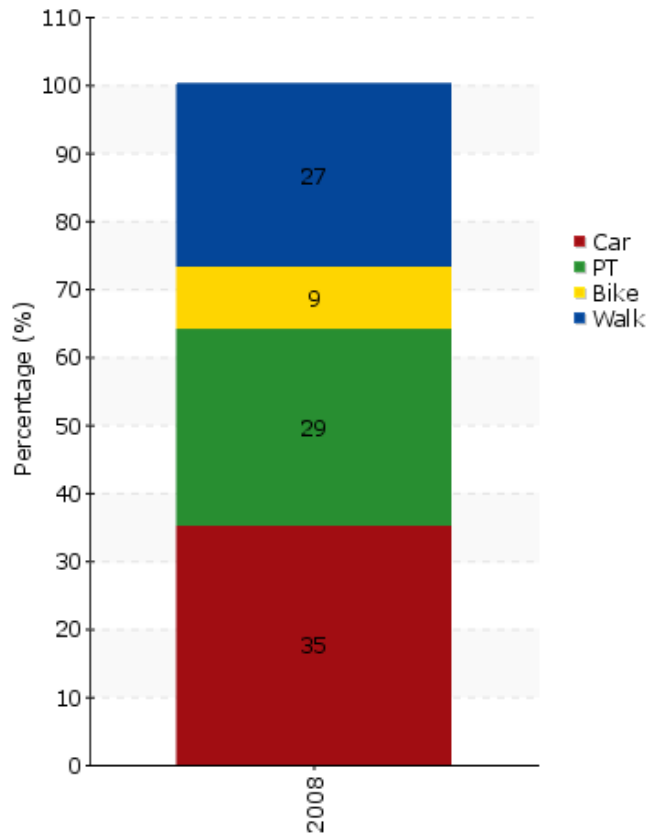

TEMS - The EPOMM Modal Split Tool

Ljutomer

Source:

City of Ljutomer

Survey method:

Representative household survey

Year:

2008

Population:

11.663