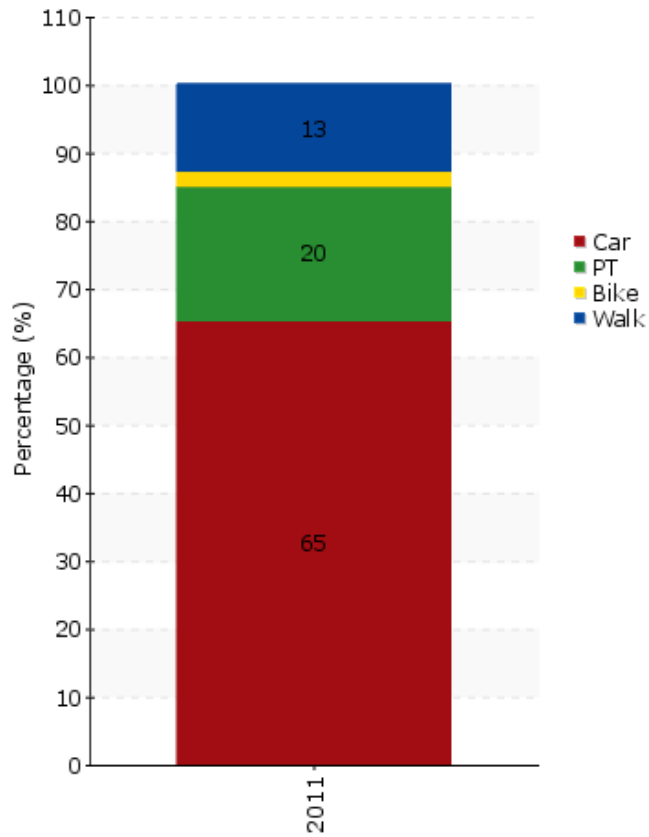

TEMS - The EPOMM Modal Split Tool

Veliko Tarnovo

Source:
TEMS

Survey method:
project research

Year:
2011

Population:
71.412