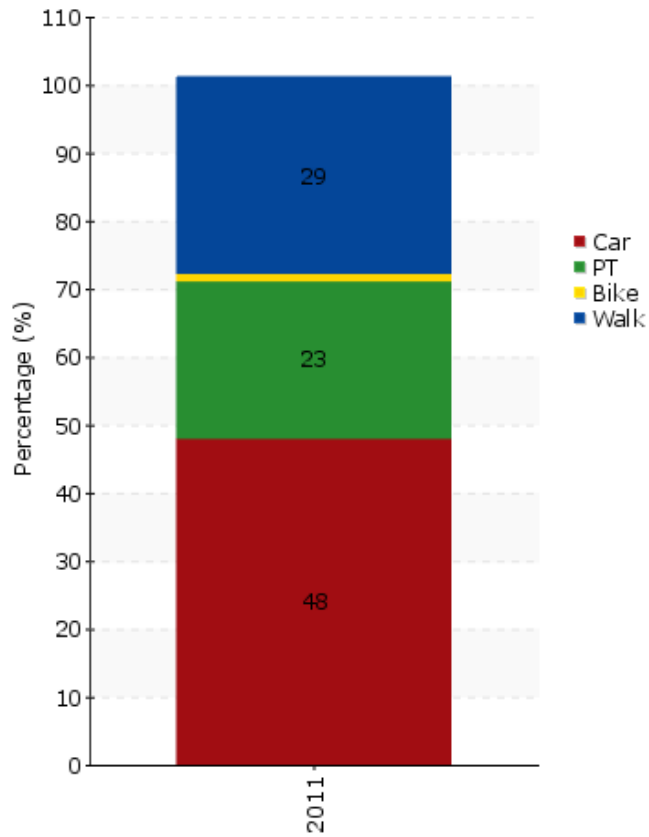

TEMS - The EPOMM Modal Split Tool

Varna

Source:
Municipality of Varna

Survey method:
Municipal study

Year:
2011

Population:
343.602