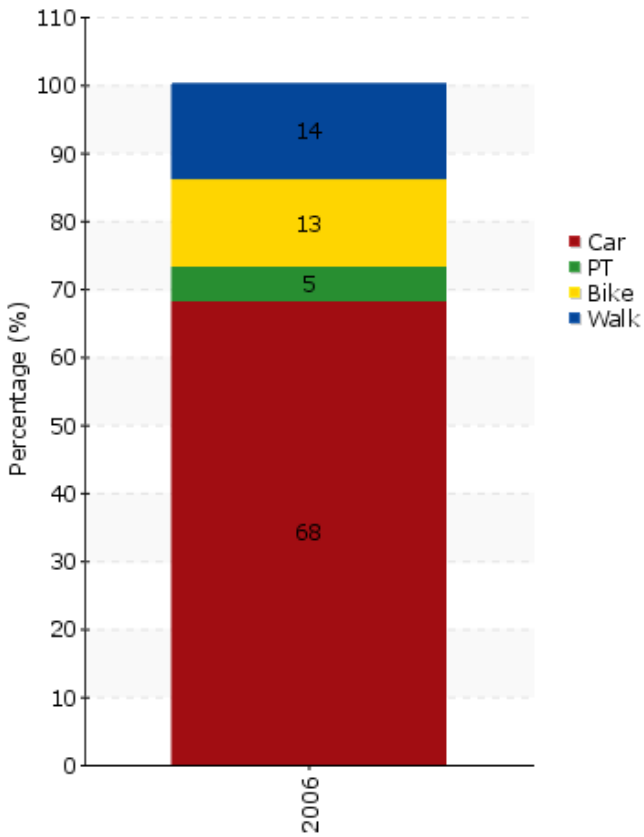

TEMS - The EPOMM Modal Split Tool

Naestved

Source:

The Danish National Travel Survey

Survey method:

Survey and interviews

Year:

2006

Population:

81.432

Timeline