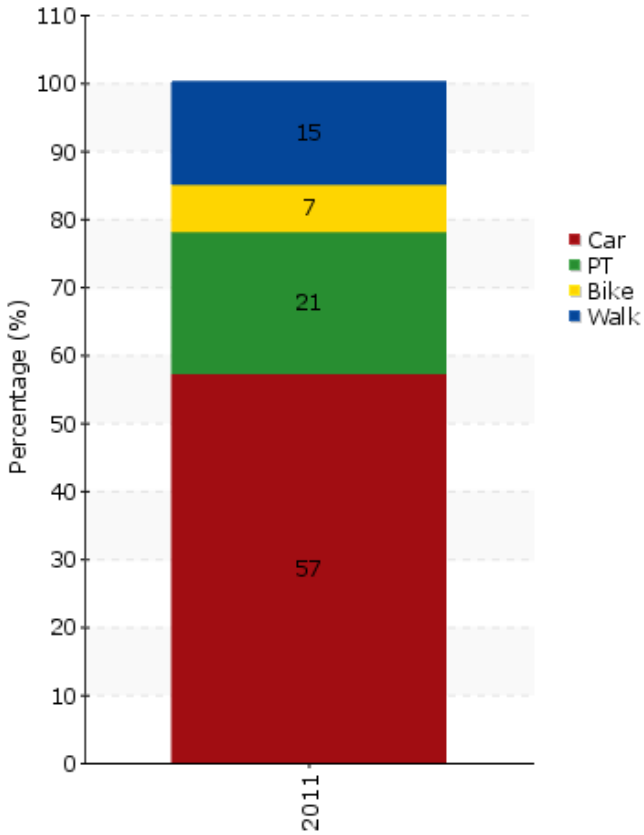

# TEMS - The EPOMM Modal Split Tool

## Dublin

**Source:**  
CSO

**Area concerned is a:** City

**Data based on:** Unknown

**Survey held to:** Unknown

**Year:**  
2011

**Population:**  
1.110.627