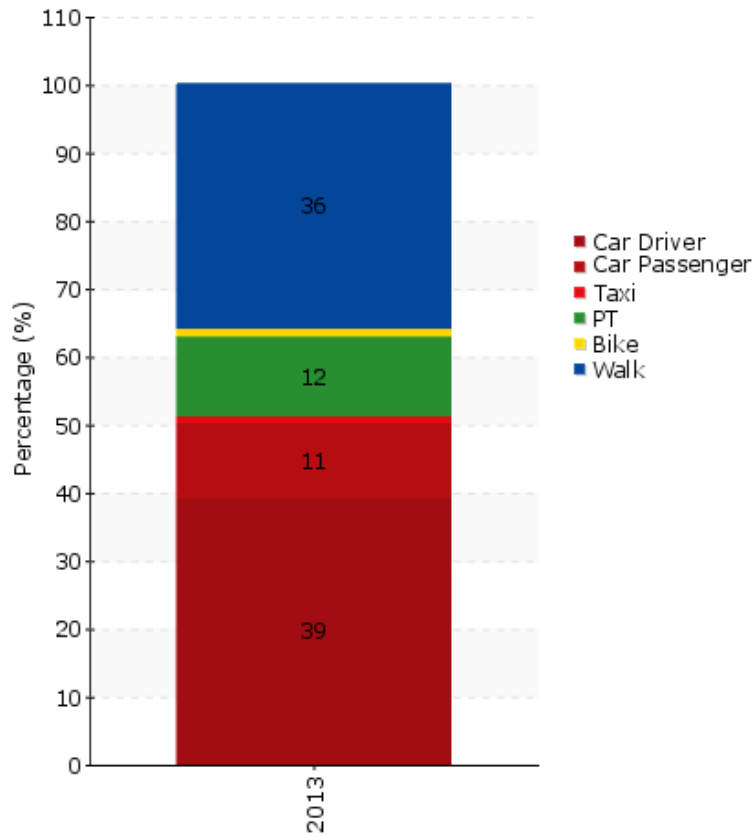

TEMS - The EPOMM Modal Split Tool

Nancy

Source:

Household travel survey

Survey method:

EMD standard Certu

Year:

2013

Population:

258.000