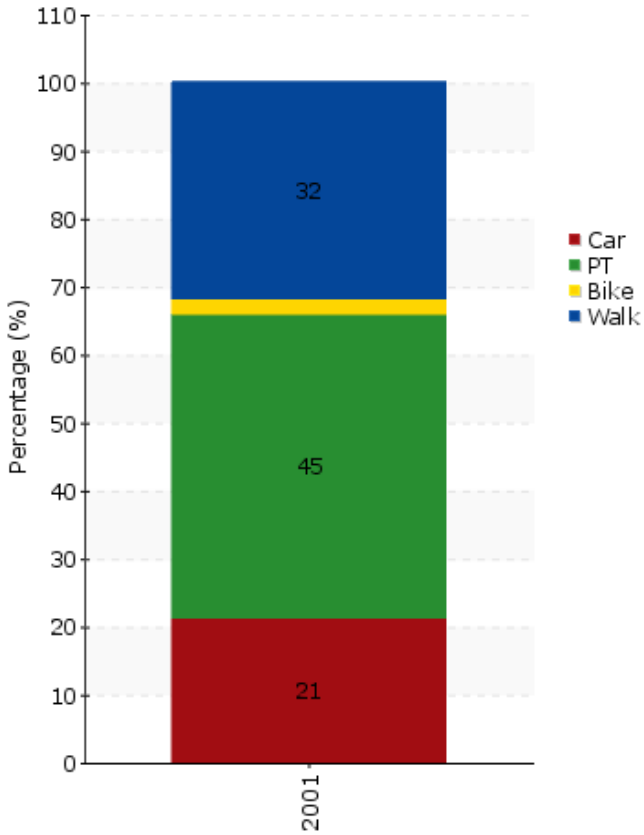

TEMS - The EPOMM Modal Split Tool

Karlovy Vary

Source:

Survey method:

Trips to work, national people and household census

Year:

2001

Population: