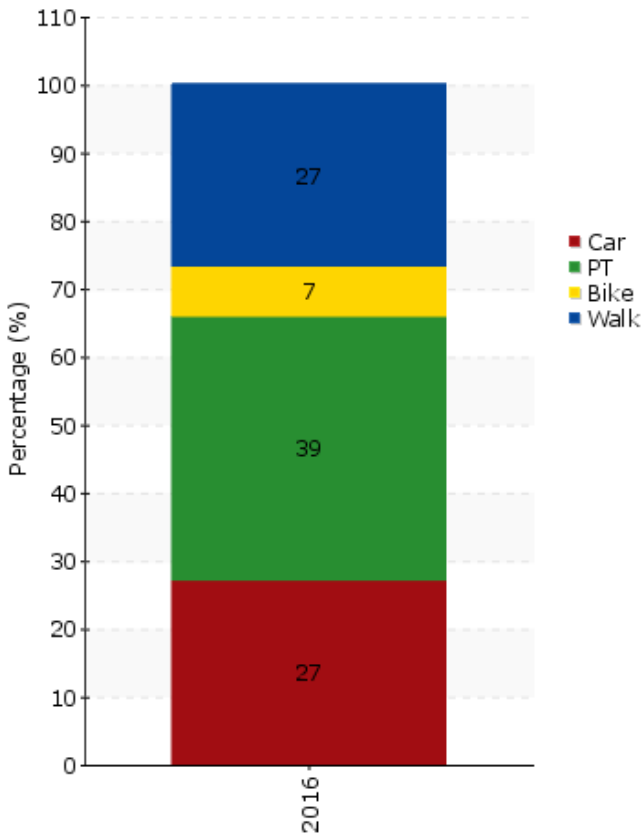

# TEMS - The EPOMM Modal Split Tool

## Wien

**Source:**

Wiener Linien Modal Split 2016

**Area concerned is a:** City

**Data based on:** City survey

**Survey held to:** Households

**Contact Method:**

Phone

**Year:**

2016

**Population:**

1.840.226

## Timeline