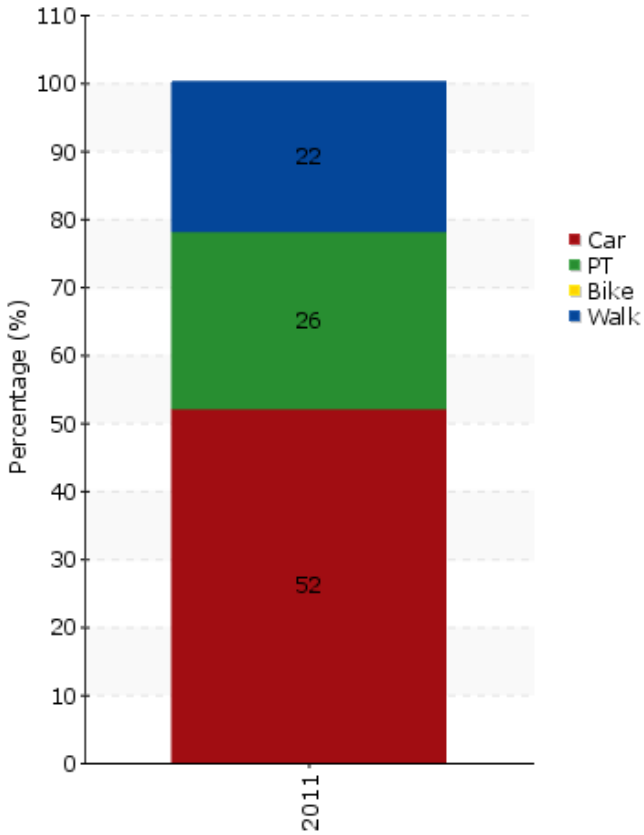

TEMS - The EPOMM Modal Split Tool

Porto

Source:

INE (National Statistics Institute),
Census 2011

Area concerned is a:

Data based on:

Survey held to:

Year:

2011

Population:

237.584

Timeline