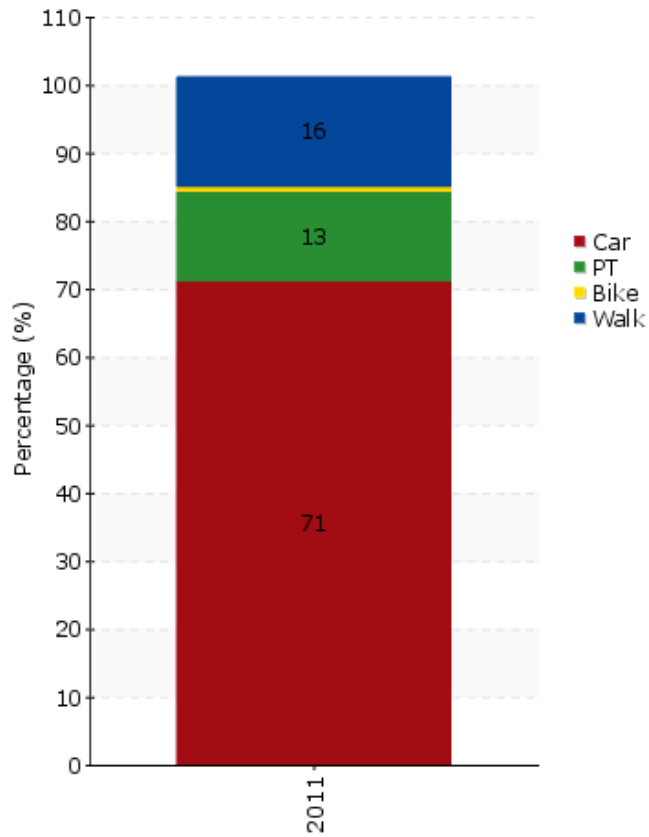

TEMS - The EPOMM Modal Split Tool

Mã©dio Tejo - Intermunicipal Community

Source:

INE (National Statistics Institute),
Census 2011

Area concerned is a: Region

Data based on:

Survey held to:

Year:

2011

Population:

247.331