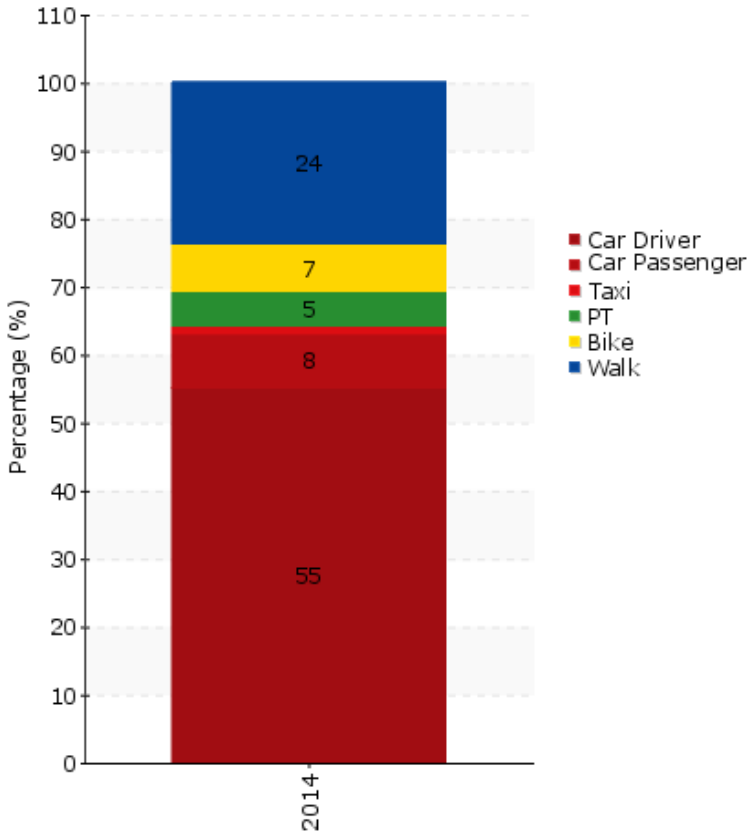

TEMS - The EPOMM Modal Split Tool

BodÃ

Source:

Norwegian Travel Survey â key results

Area concerned is a: City

Data based on: National survey

Survey held to: Households

Age range used: 13

Year:

2014

Population:

49.731

Timeline