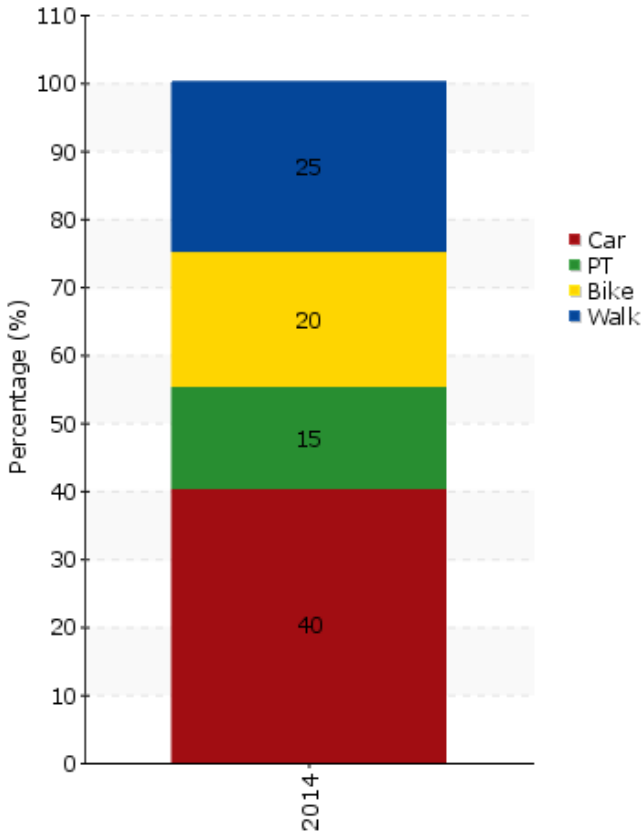

# TEMS - The EPOMM Modal Split Tool

## Bregenz

**Source:**

KONTIV, BÄro Herry

**Area concerned is a:** City

**Data based on:** City survey

**Survey held to:** Households

**Year:**

2014

**Population:**

28.412

## Timeline