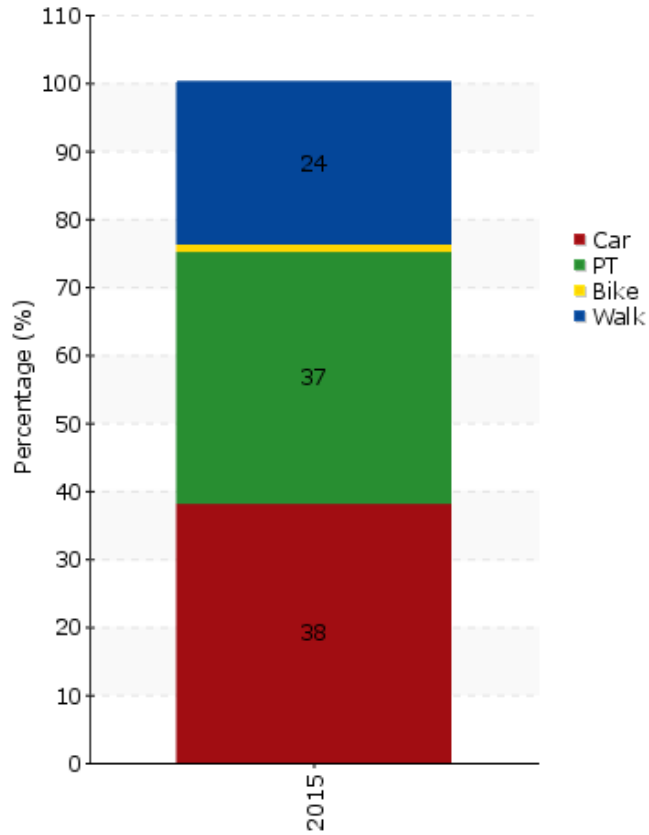

# TEMS - The EPOMM Modal Split Tool

## Ampelokipoi - Menemeni

**Source:**

Estimation

**Area concerned is a:** City

**Data based on:** Unknown

**Survey held to:** Unknown

**Contact Method:**

Unknown

**Year:**

2015

**Population:**

52.117