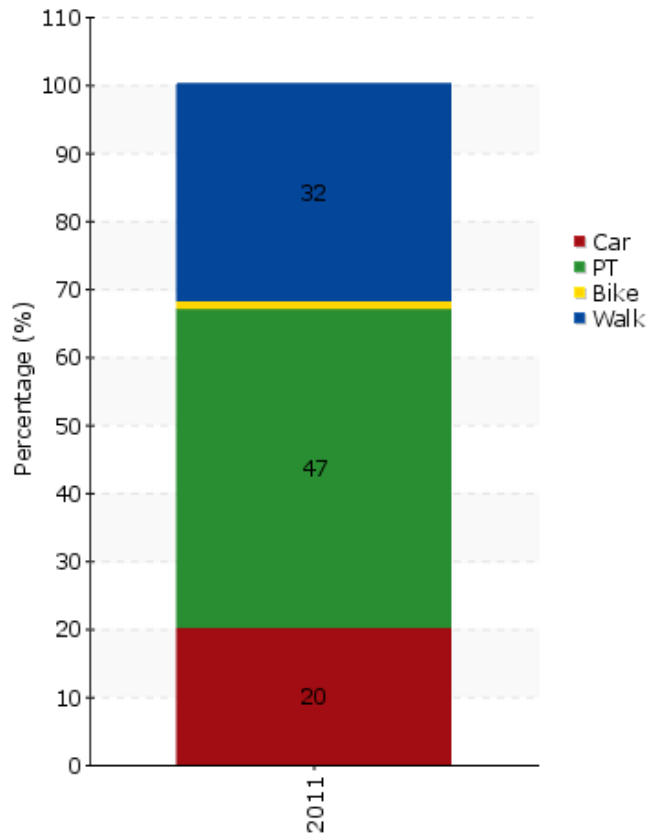

TEMS - The EPOMM Modal Split Tool

Budaörs

Source:

Vilma Eri, CES

Area concerned is a: City

Data based on: Unknown

Survey held to: Unknown

Contact Method:

Unknown

Year:

2011

Population:

0