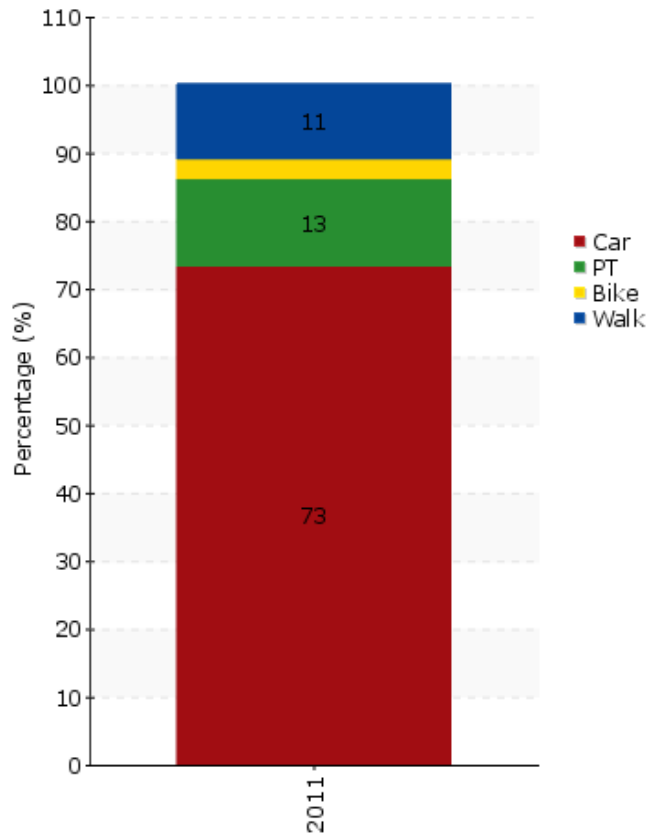

TEMS - The EPOMM Modal Split Tool

West Sussex

Source:

Census 2011 - Journey to Work

Area concerned is a: Region

Data based on: National survey

Survey held to: Commuters

Contact Method:

Unknown

Year:

2011

Population:

808.900