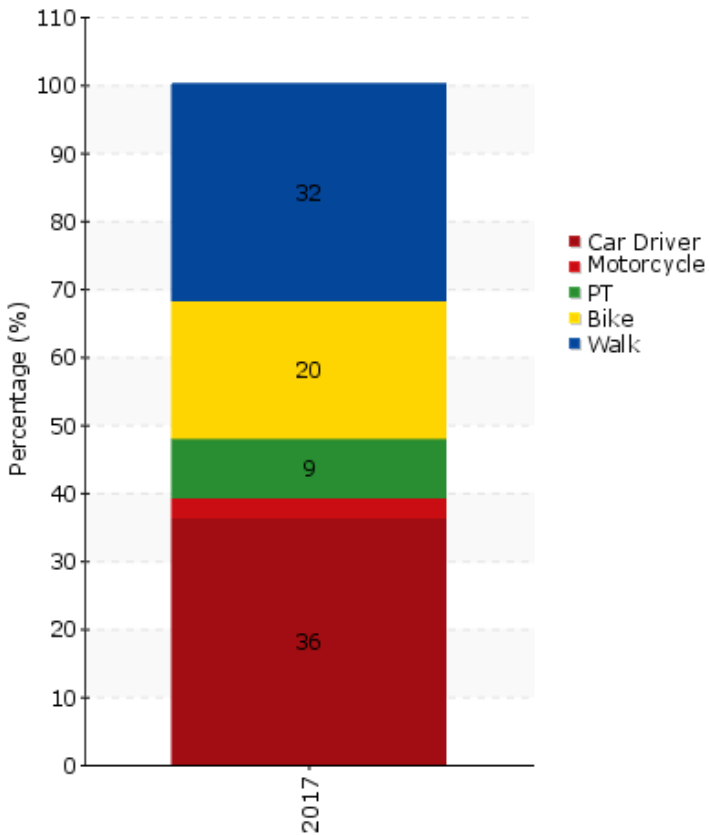

TEMS - The EPOMM Modal Split Tool

Merano

Source:

Mobility behaviour of citizens in Merano

Area concerned is a: City

Data based on: City survey

Survey held to: Households

Contact Method:

Unknown

Year:

2017

Population:

40.000

Timeline