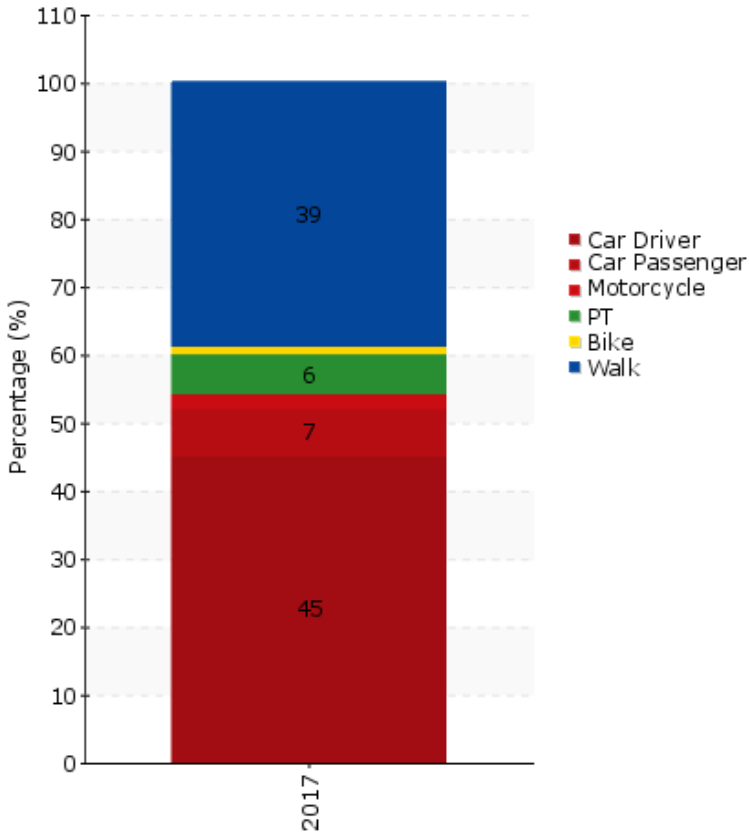

TEMS - The EPOMM Modal Split Tool

Bastia

Source:

"Enquête D'Évaluation Ville Moyenne" whose method is checked by CEREMA

Area concerned is a: City

Data based on: National survey

Survey held to: Households

Age range used: 11

Contact Method:

Phone

Year:

2017

Population:

44.070