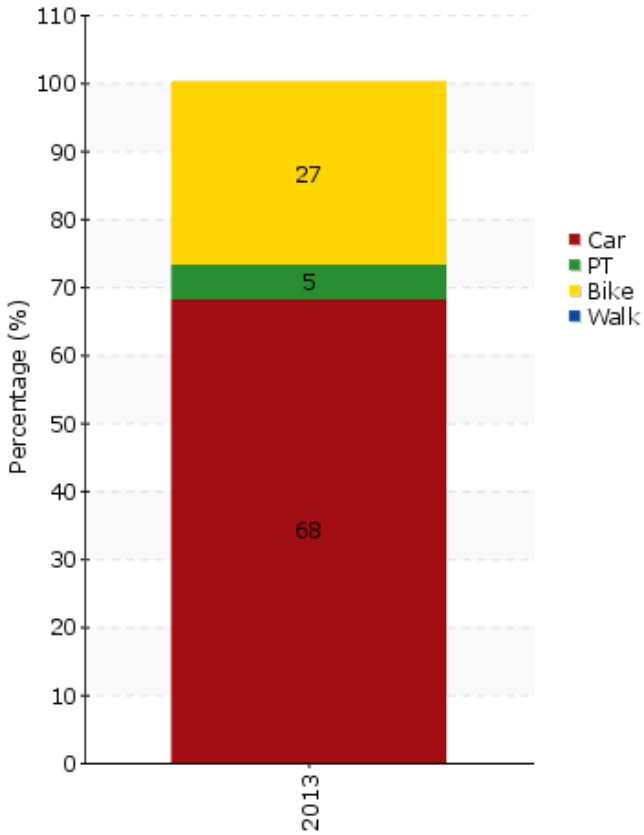

# TEMS - The EPOMM Modal Split Tool

## Breda

**Source:**

City of Breda

**Area concerned is a:** City

**Data based on:** Unknown

**Survey held to:** Unknown

**Year:**

2013

**Population:**

180.053

## Timeline